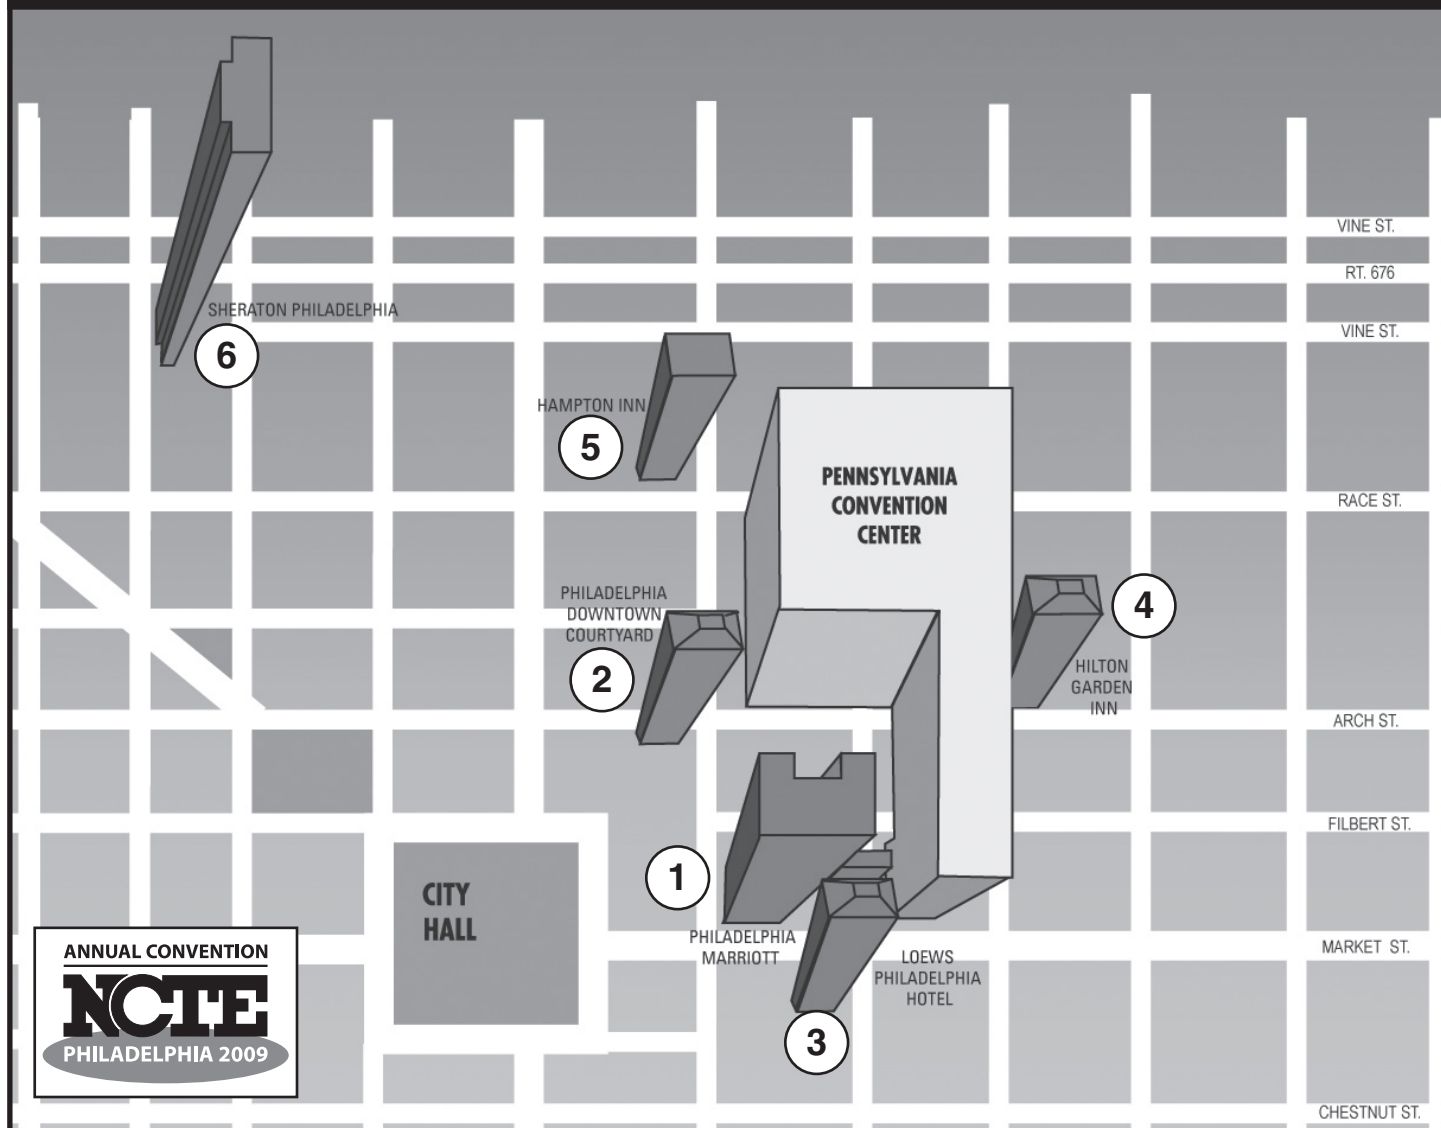

Philadelphia Hotels

Hotel	Single	Double
1 Marriott (Headquarters)	\$165	\$165
2 Courtyard by Marriott	\$153	\$153
3 Loews	\$172	\$197
4 Hilton Garden Inn	\$163	\$163
5 Hampton	\$140	\$150
6 Sheraton	\$160	\$160